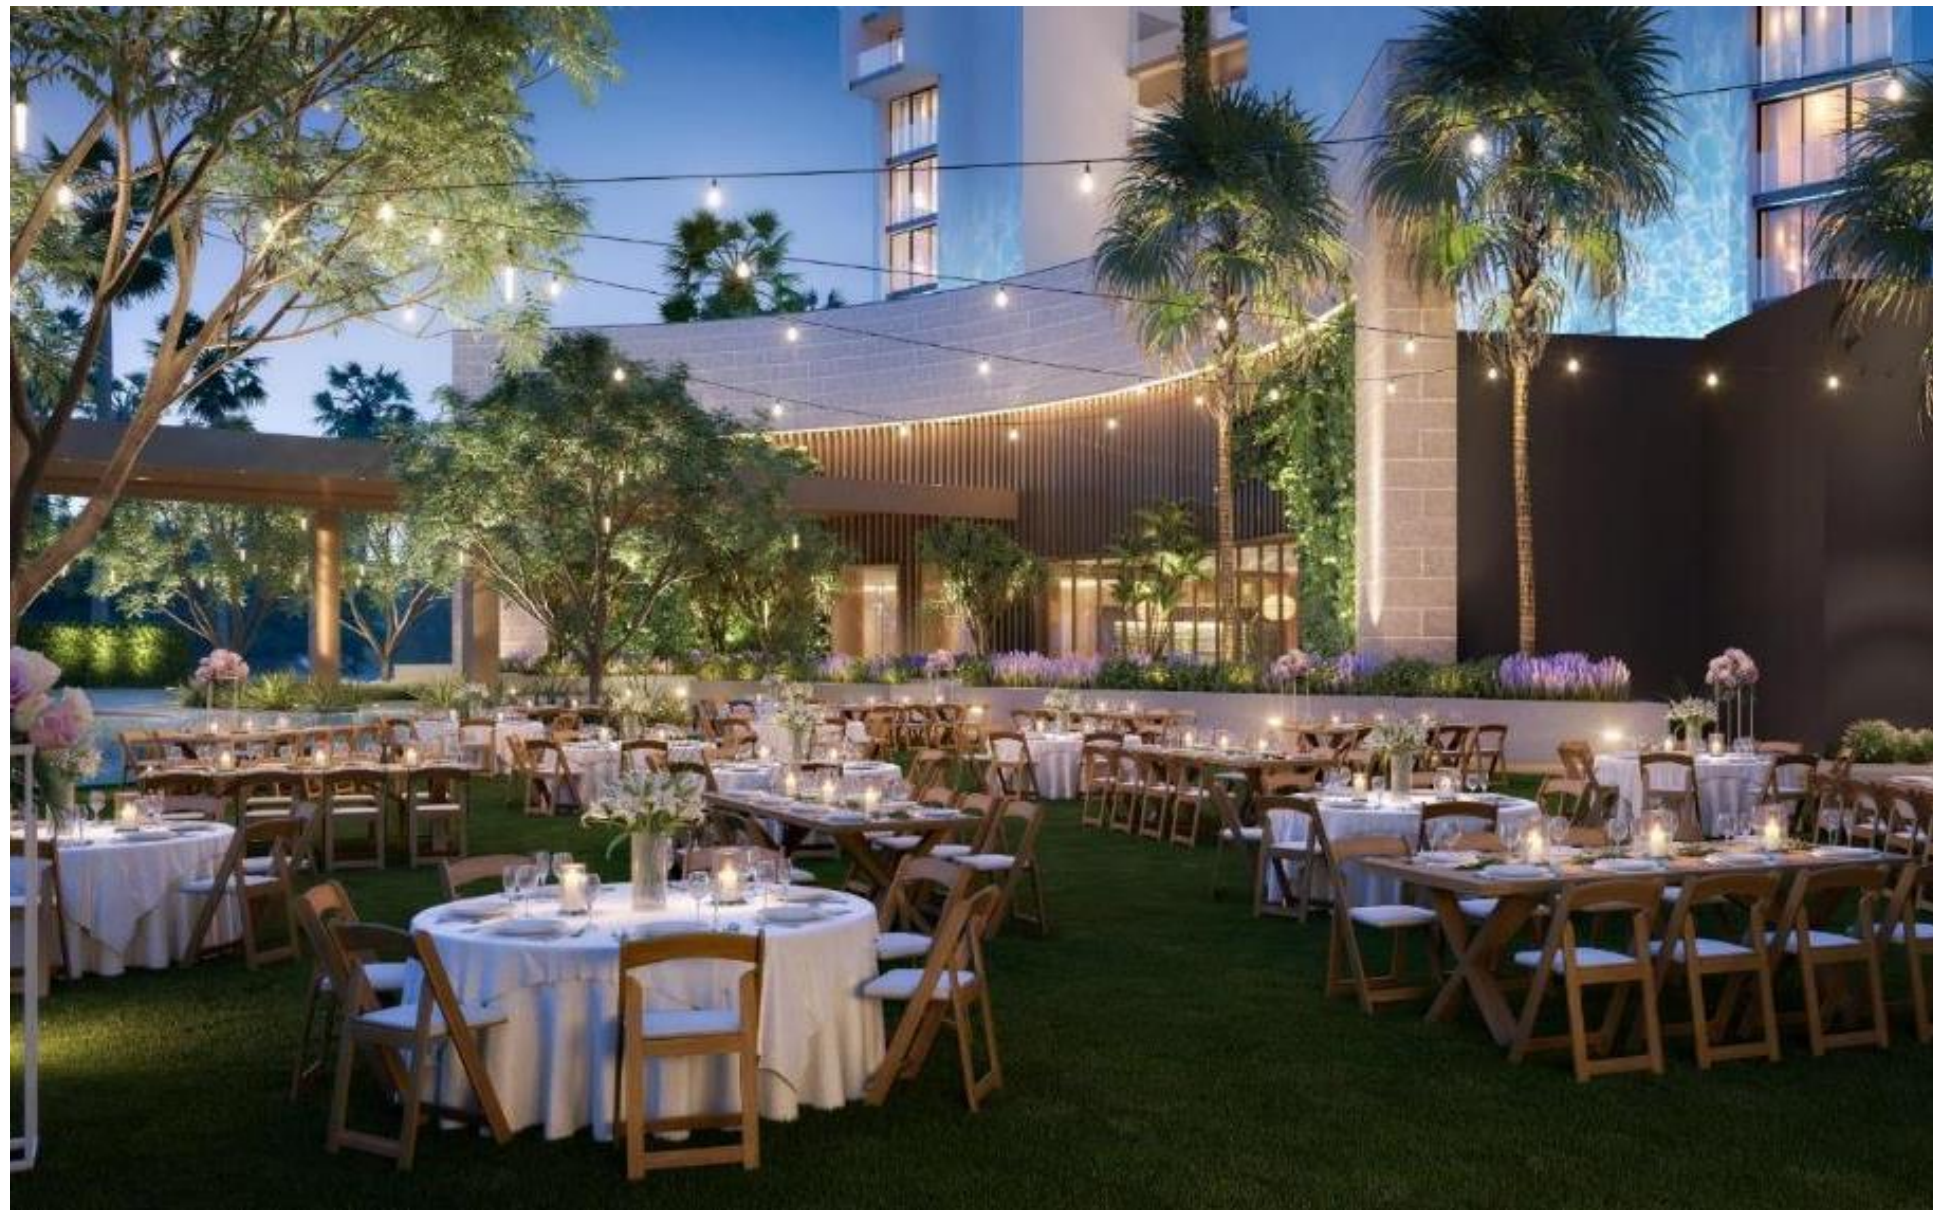

ARRIVAL
EXPERIENCE

DYNAMIC CULINARY EXPERIENCES

Indulge in three new dining concepts:

- VIEW Restaurant & Lounge: California coastal cuisine with a cosmopolitan perspective.
- Elan Café & Bar: Artisanal coffee & pastries by day. Wine & charcuterie by night.
- Edge Pool & Bar: Poolside dining reimaged with chef-driven eats and refreshing cocktails.

LUXURIOUS AMENITIES

- 14,000 Square Foot SPA VEA with 14 Treatment Rooms
- Dedicated Saltwater Pool with Cabanas and Lounge Seating
- Fitness Center and Yoga Studio Offering a Variety of Classes and Equipment
- Spa Lawn with Fireplace
- Play Chalet for Activity Rentals
- Private Cabanas Available for Rent at Spa Pool or Edge Pool

A SOCIAL SANCTUARY

KING GUEST
ROOM

QUEEN QUEEN
GUEST ROOM

COSMOPOLITAN
RETREAT

SANCTUARY RETREAT

25k

Sq. Ft. Outdoor
Space

33k

MAREA
TERRACE

MAREA LAWN

RIVIERA LAWN

MEMBERS

Riviera Ballroom

Amalfi Ballroom

Meeting Rooms

Meeting Rooms