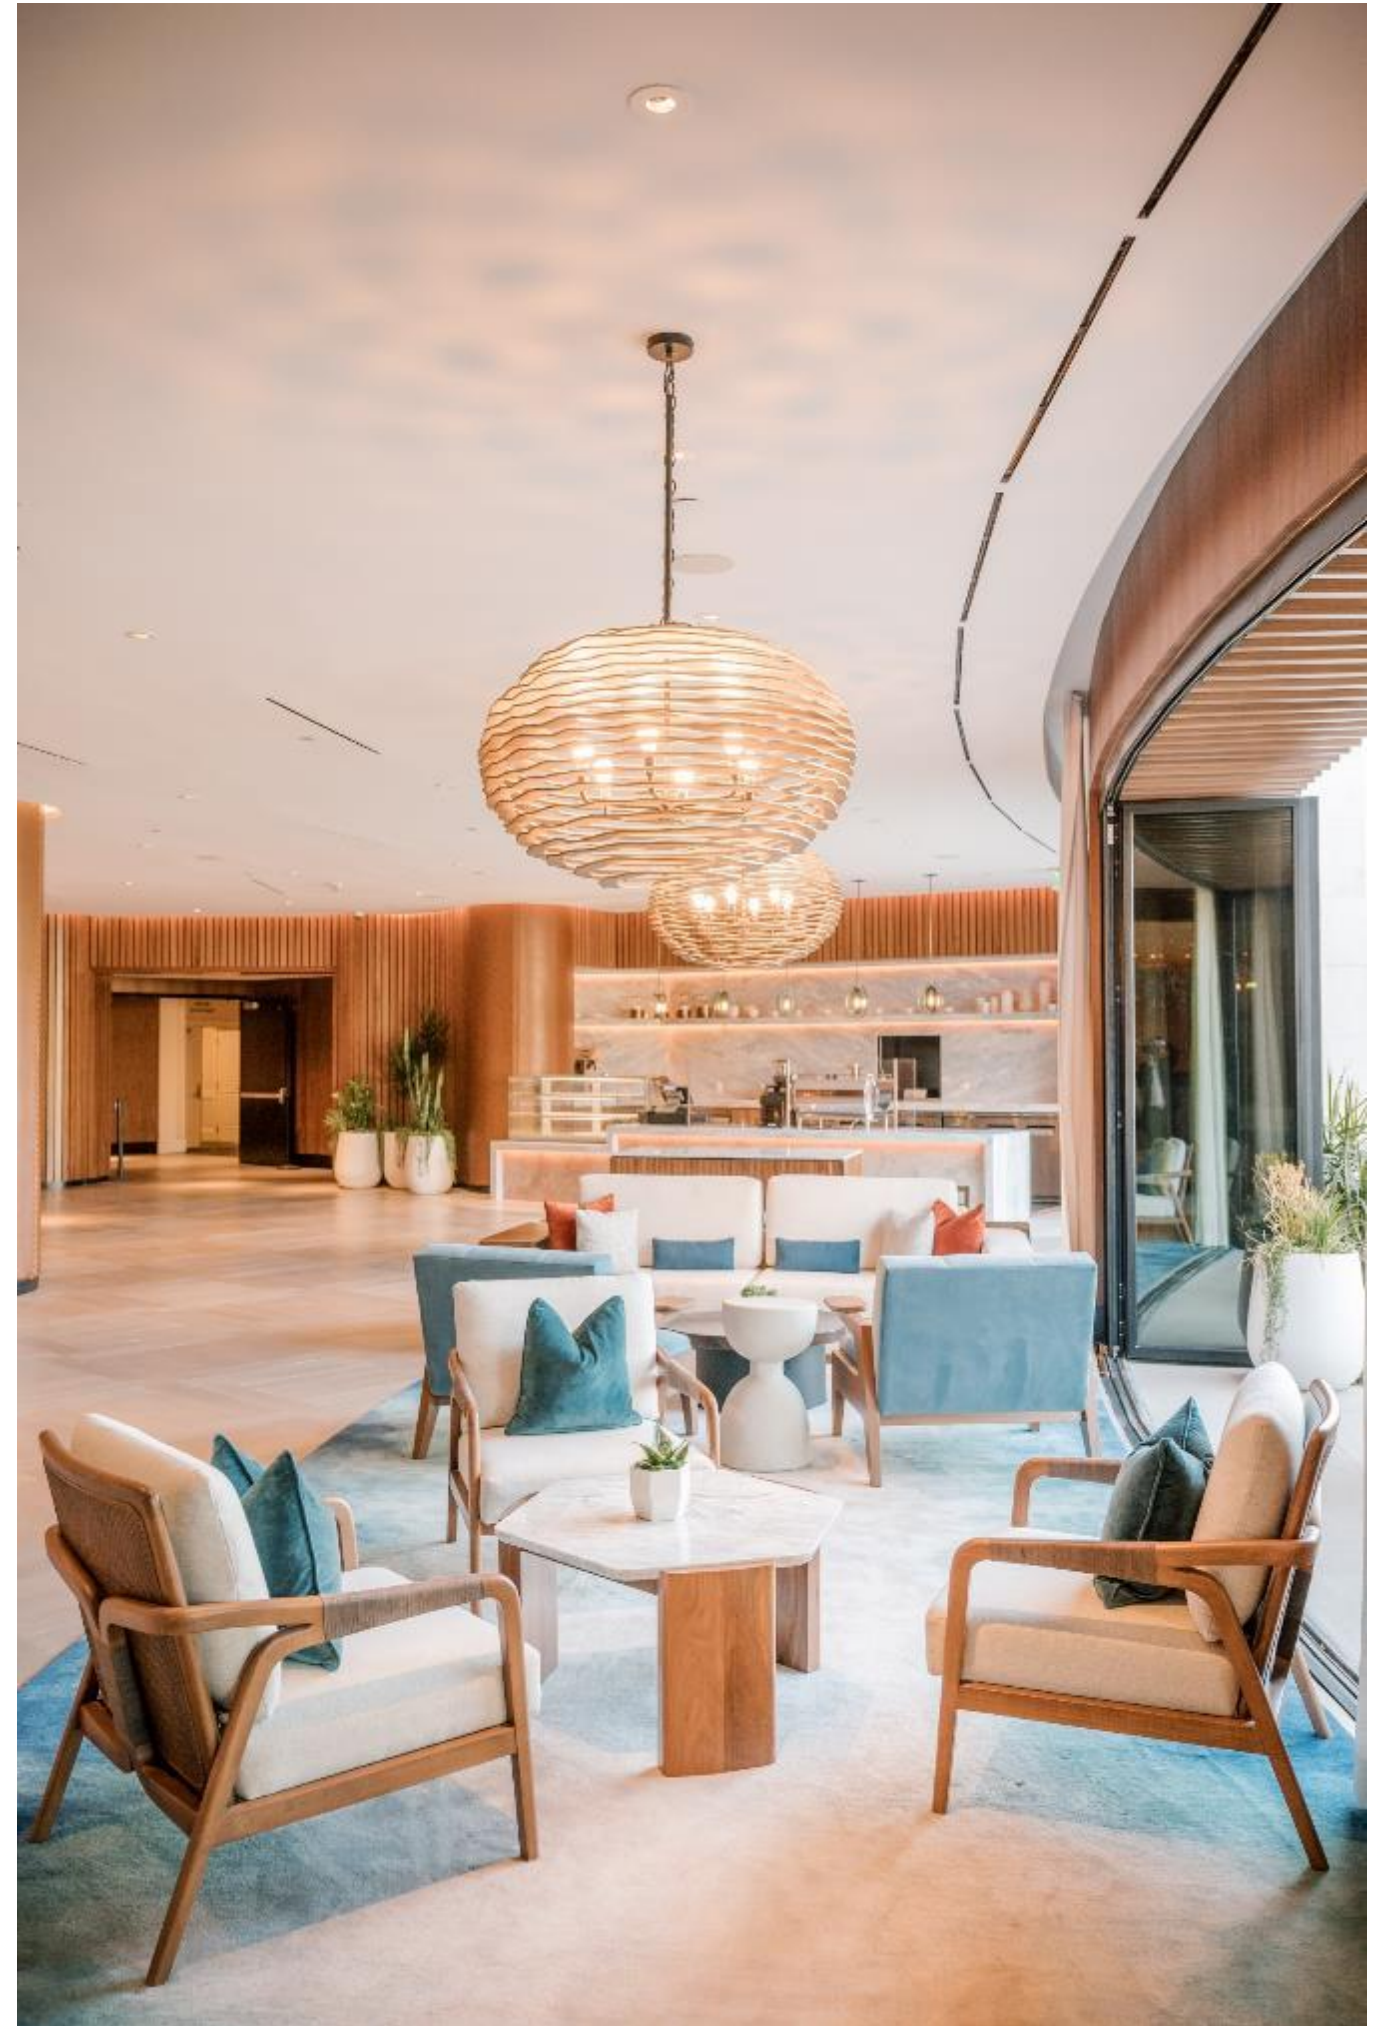

ARRIVAL
EXPERIENCE

DYNAMIC CULINARY EXPERIENCES

Indulge in three new dining concepts:

- VIEW Restaurant & Lounge: California coastal cuisine with a cosmopolitan perspective.
- Elan Café & Bar: Artisanal coffee & pastries by day. Wine & charcuterie by night.
- Edge Pool & Bar: Poolside dining reimaged with chef-driven eats and refreshing cocktails.